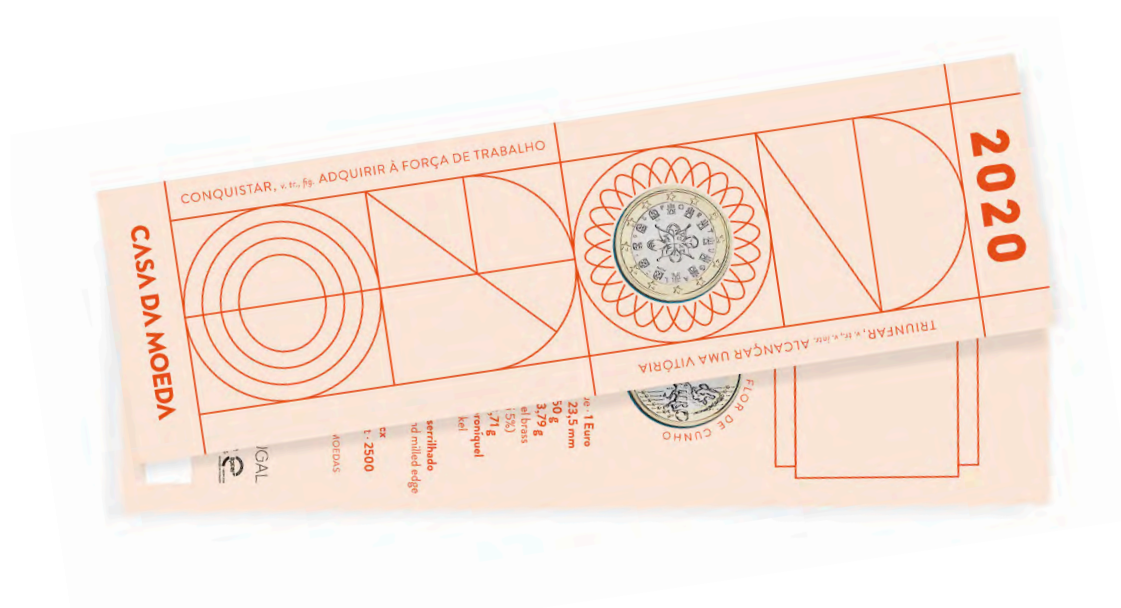

MOEDA DA CELEBRAÇÃO 2020 CELEBRATION COIN 2020

Limite de emissão		Issue limit	
Flor de cunho (FDC)	2500 moedas	Fleur de coin (FDC)	2500 coins
Cuproníquel	7,5 g	Copper nickel	7,5 g
Valor facial	1 Euro	Face value	1 Euro
Diâmetro	23,25 mm	Diameter	23,25 mm
Embalagem	Carteira ilustrada	Packaging	Illustrated wallet
Autores	Vitor Santos e Luc Luycx	Authors	Vitor Santos e Luc Luycx
Previsão de lançamento	Novembro	Release (forecast)	November